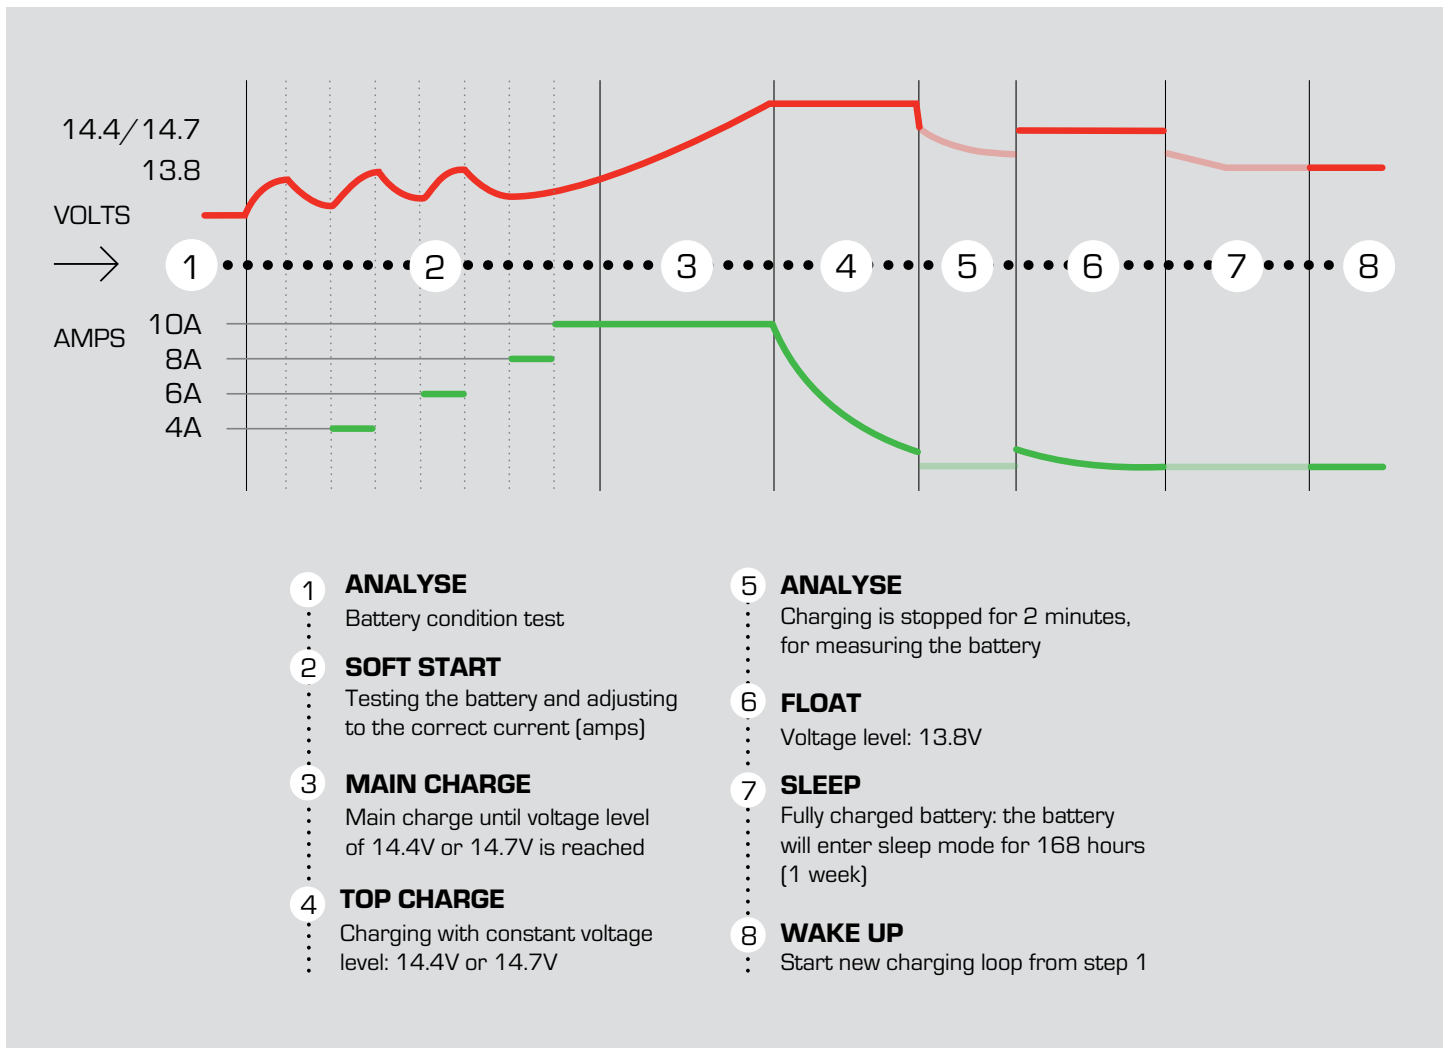

MULTI-STAGE CHARGING PROCESS.