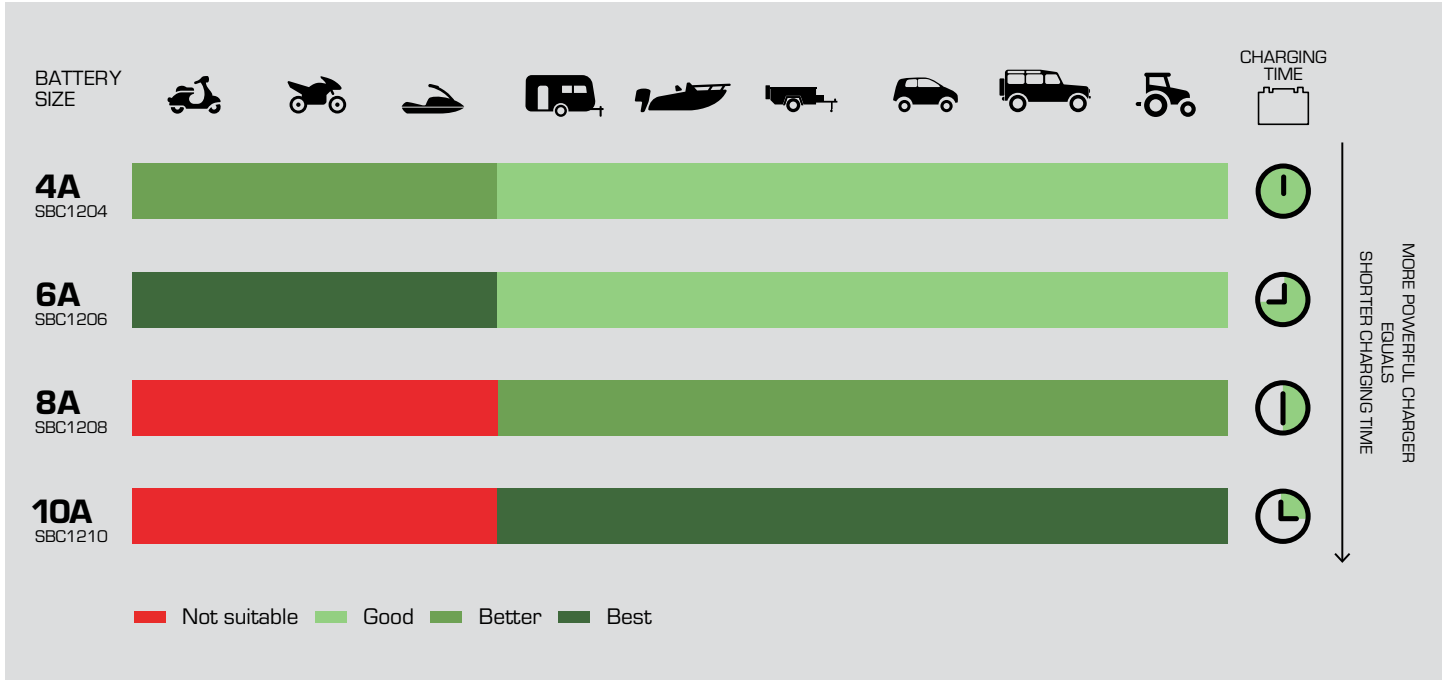

SBC12ACC1-6
12V Charging Cable
with Clamps

EASY AS 1-2-3.

MULTI-STAGE CHARGING PROCESS.

CHOOSE THE RIGHT SMARTCHARGE FOR YOUR NEEDS.

	SBC1204	SBC1206	SBC1208	SBC1210
Output current (max)	4A	6A	8A	10A
Battery size	12V/2-110Ah	12V/10-150Ah	12V/20-200Ah	12V/30-250Ah
Input	230V AC 50-60Hz	230V AC 50-60Hz	230V AC 50-60Hz	230V AC 50-60Hz
Power consumption	60W	115W	132W	175W
Inverse current	<1mA	<1mA	<1mA	<1mA
Output voltage	14.4/14.7V	14.4/14.7V	14.4/14.7V	14.4/14.7V
Weight	735g	735g	750g	750g
Dimensions	210 x 90 x 54mm	210 x 90 x 54mm	235 x 90 x 54mm	235 x 90 x 54mm
IP class	IP65	IP65	IP65	IP65
Warranty	Five years	Five years	Five years	Five years