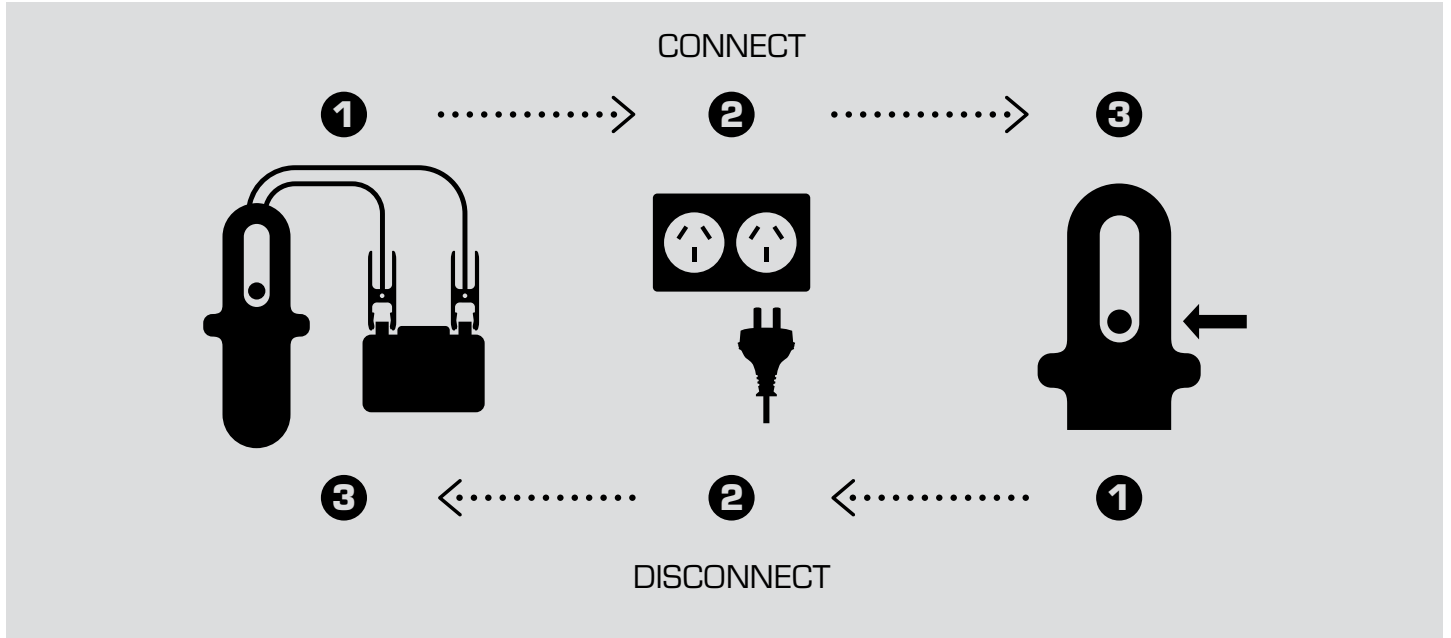

EASY AS 1-2-3.